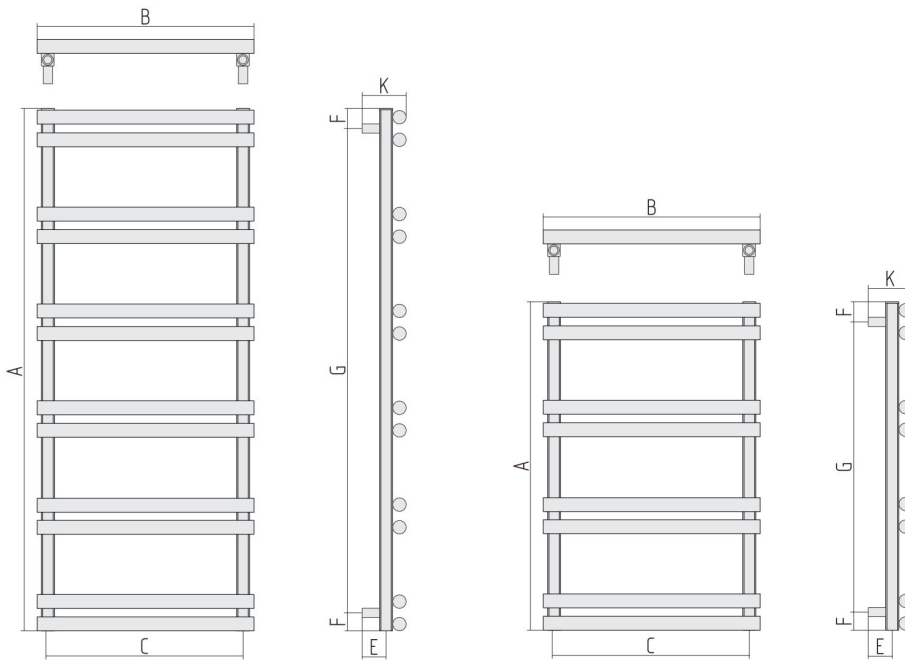

Art.	Heating capacity 55/45/20°C (W)	Heating capacity 75/65/20°C (W)	Total weight, inc. components and packaging (kg)	Recommended capacity of electric heating element (W)
AP7550**	113	218	6,6	300
AP12050**	167	321	9,8	300

## ALMA måttskiss

Art.	A	B	C	E	F	G	K
AP7550**	750	500	450	55-80	42	666	102-127
AP12050**	1200	500	450	55-80	42	1115	102-127

Colour range

**\*\*P**  
Polished Stainless Steel

**\*\*B**  
Brushed Stainless Steel